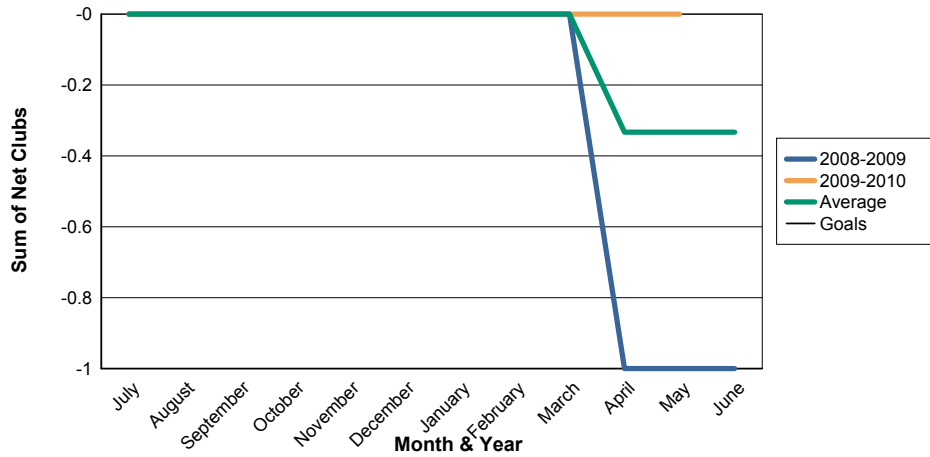

Sum of Net Clubs/ Month & Year

For District 101 U