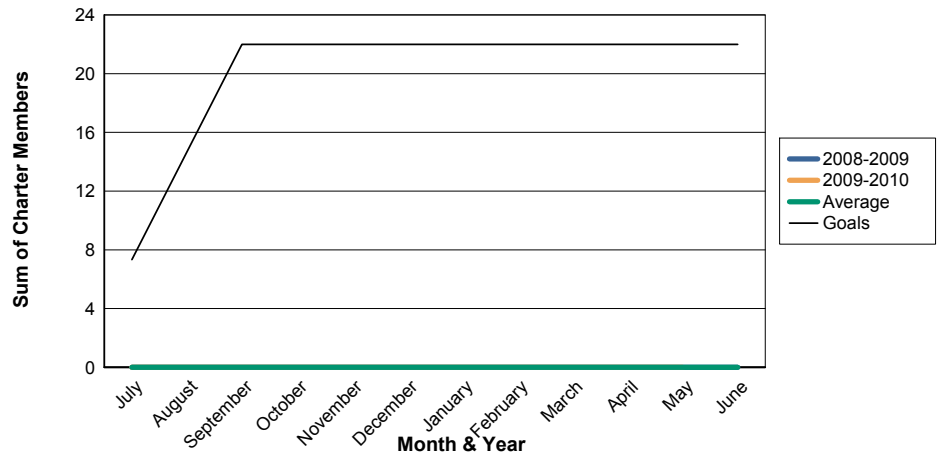

Sum of Charter Members/ Month & Year

For District 101 U