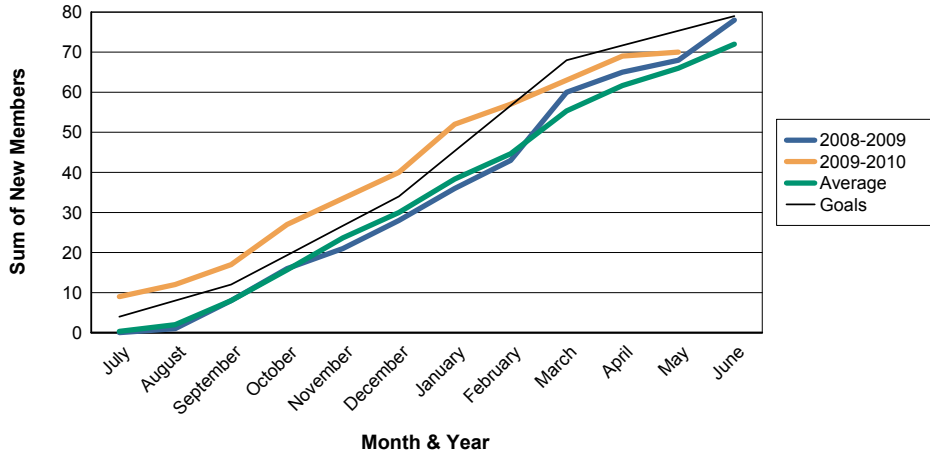

For District 101 U

Sum of Charter Members/ Month & Year

For District 101 U

3 Year Comparisons for GMT Constitutional Area 4

By GMT District

As of May 2010

Sum of New Members/ Month & Year

For District 101 U

Sum of Dropped Members/ Month & Year

For District 101 U

Sum of Net Members/ Month & Year

For District 101 U