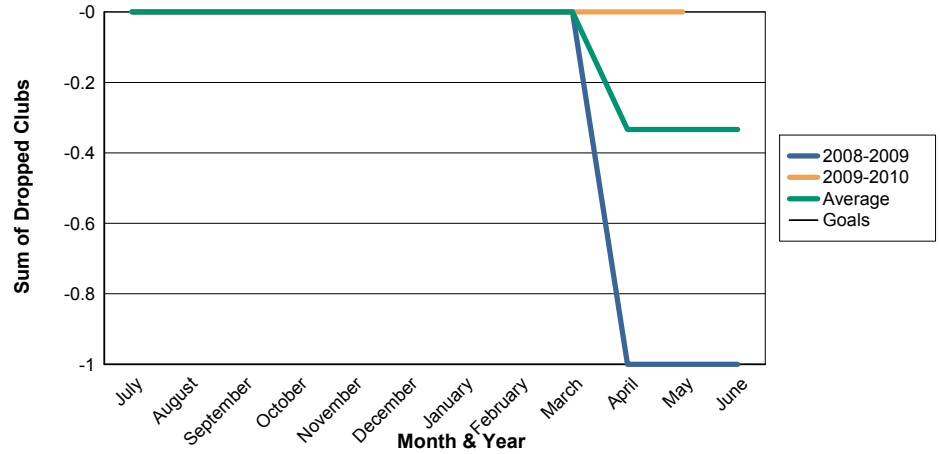

3 Year Comparisons for GMT Constitutional Area 4

By GMT District

As of May 2010

Sum of New Clubs/ Month & Year

For District 101 U

Sum of Dropped Clubs/ Month & Year

For District 101 U

Sum of Net Clubs/ Month & Year