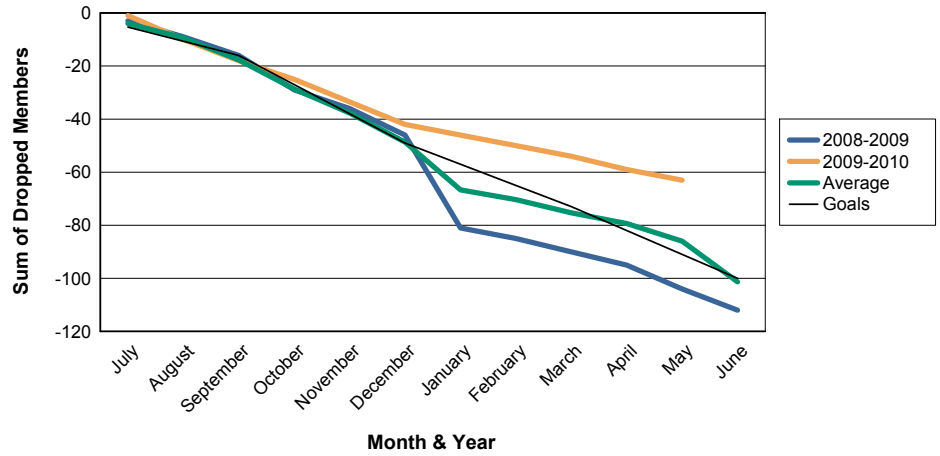

Sum of Dropped Members/ Month & Year

For District 101 U

Sum of Net Members/ Month & Year

For District 101 U